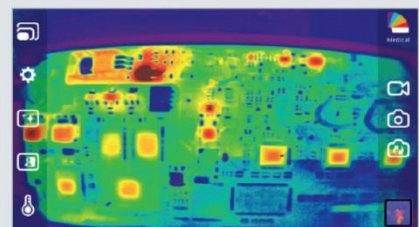

Level Span

Features

- Temperature measurement for whole pixels
- Convenient image view functions with infrared and visible
- Easy graphical user interface (digital zooming, color palette...)
- Interchangeable Lens

THERMAL EXPERT™ for Windows

- Realtime Analysis Tool
- Check the temperature anywhere in picture using mark of Dot, Line, Square
- Alarm with sound by user's setting temperature degree
- Save and Load infrared Image with Mark
- Saving the movie with Mark is being implemented
- AIE Program(Adaptive Image Enhancement)

Window PC program

SEE THE NEW WORLD THROUGH i3system, Inc.

Image from the THERMAL EXPERT™

Key Specification

Array format	240 x 180
Pixel pitch	17 μ m
Wavelength band	8 ~ 14 μ m (Longwave Infrared)
Sensitivity	\leq 50mK@F/1, 300K
	\leq 80mK@F/1.3, 300K
Frame rate	< 9 Hz (< 30Hz option)
Scene range temperature	-10 to +150°C (-20 to +350°C option)
Operating temperature	-10 °C ~ 50°C
Power consumption	\leq 500 mW
Weight	< 27g (with lens)
Dimension (W x H x D)	47 mm x 25 mm x 16 mm (Without Lens)
Interface	Micro USB
Platform	Android, Windows
Type of lens	6.8mm f/1.3
	13mm f/1.0
FOV[°]	Wide FOV (default) : 34.8°(H) x 26.1°(V) - 43.5° (diagonal)
	Narrow FOV (option) : 17.9°(H) x 13.4°(V) - 22.4° (diagonal)
Focus range	Wide FOV : 0.2m to infinity with 0.19mm refocus
	Narrow FOV : 0.4m to infinity with 0.39mm refocus