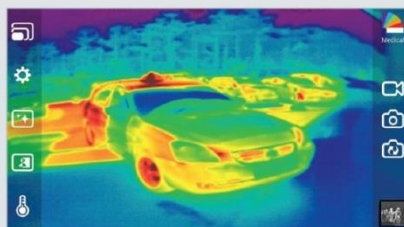

Level Span

Features

- Temperature measurement for whole pixels
- Convenient image view functions with infrared and visible
- Easy graphical user interface (digital zooming, color palette...)
- Interchangeable Lens

THERMAL EXPERT™ for Windows

- Realtime Analysis Tool
- Check the temperature anywhere in picture using mark of Dot, Line, Square
- Alarm with sound by user's setting temperature degree
- Save and Load infrared Image with Mark
- Saving the movie with Mark is being implemented
- AIE Program(Adaptive Image Enhancement)

Window PC program

SEE THE NEW WORLD THROUGH i3system, Inc.

Image from the THERMAL EXPERT™

Key Specification

Array format	240 x 180
Pixel pitch	17 μ m
Wavelength band	8 ~ 14 μ m (Longwave Infrared)
Sensitivity	\leq 50mK@F/1, 300K
	\leq 80mK@F/1.3, 300K
Frame rate	< 9 Hz (< 30Hz option)
Scene range temperature	-10 to +150°C (-20 to +350°C option)
Operating temperature	-10 °C ~ 50°C
Power consumption	\leq 500 mW
Weight	< 27g (with lens)
Dimension (W x H x D)	47 mm x 25 mm x 16 mm (Without Lens)
Interface	Micro USB
Platform	Android, Windows
Type of lens	6.8mm f/1.3
	13mm f/1.0
FOV[°]	Wide FOV (default) : 34.8°(H) x 26.1°(V) - 43.5° (diagonal)
	Narrow FOV (option) : 17.9°(H) x 13.4°(V) - 22.4° (diagonal)
Focus range	Wide FOV : 0.2m to infinity with 0.19mm refocus
	Narrow FOV : 0.4m to infinity with 0.39mm refocus