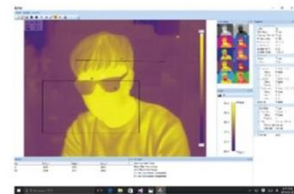

THERMAL EXPERT™ for Android

- Color palettes (12 color maps)
- Storage images (IR, visible with snapshot and video)
- Digital zooming
- Image view with visible (50:50, Twin, Overlay, Floating)
- Temperature Measurement (Alarm, Min/Max, Point/Line/Rectangle/Circle profile)
- Report (Generate pdf report)
- Level Span function(High Definition)

Level Span

Features

- Temperature measurement for whole pixels
- Convenient image view functions with infrared and visible
- Easy graphical user interface (digital zooming, color palette...)
- Interchangeable Lens

THERMAL EXPERT™ for Windows

- Realtime Analysis Tool
- Check the temperature anywhere in picture using mark of Dot, Line, Square
- Alarm with sound by user's setting temperature degree
- Save and Load infrared Image with Mark
- Saving the movie with Mark is being implemented
- AIE Program(Adaptive Image Enhancement)